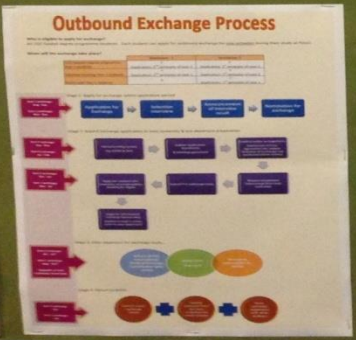

Global partnerships: encouraging student & staff mobility partnerships

STUDENT EXCHANGE

Photo Album

Staff & Student Exchange – the Hong Kong/Greater China context

- One country two systems
- Medium of instruction
- Institutional rankings
- Integration moves

Promoting internationalisation

- Students
 - 3 dimensions
- Academic staff
 - Recruitment
 - 3 dimensions

Dress Orange Day
29 September 2014

International Exchange Programmes
Reach for the Stars
Become a Hotel & Tourism Industry Professional